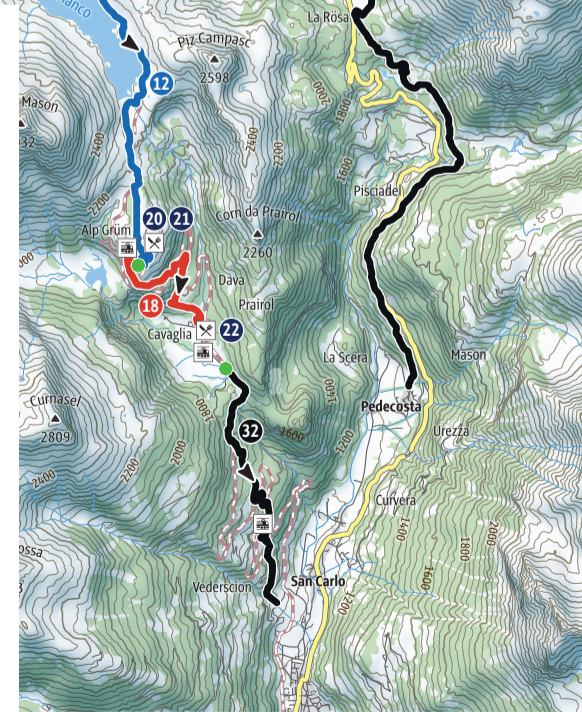

Tourenportal Bike.
Tour portal bike.

Trail Map.
Trail map.